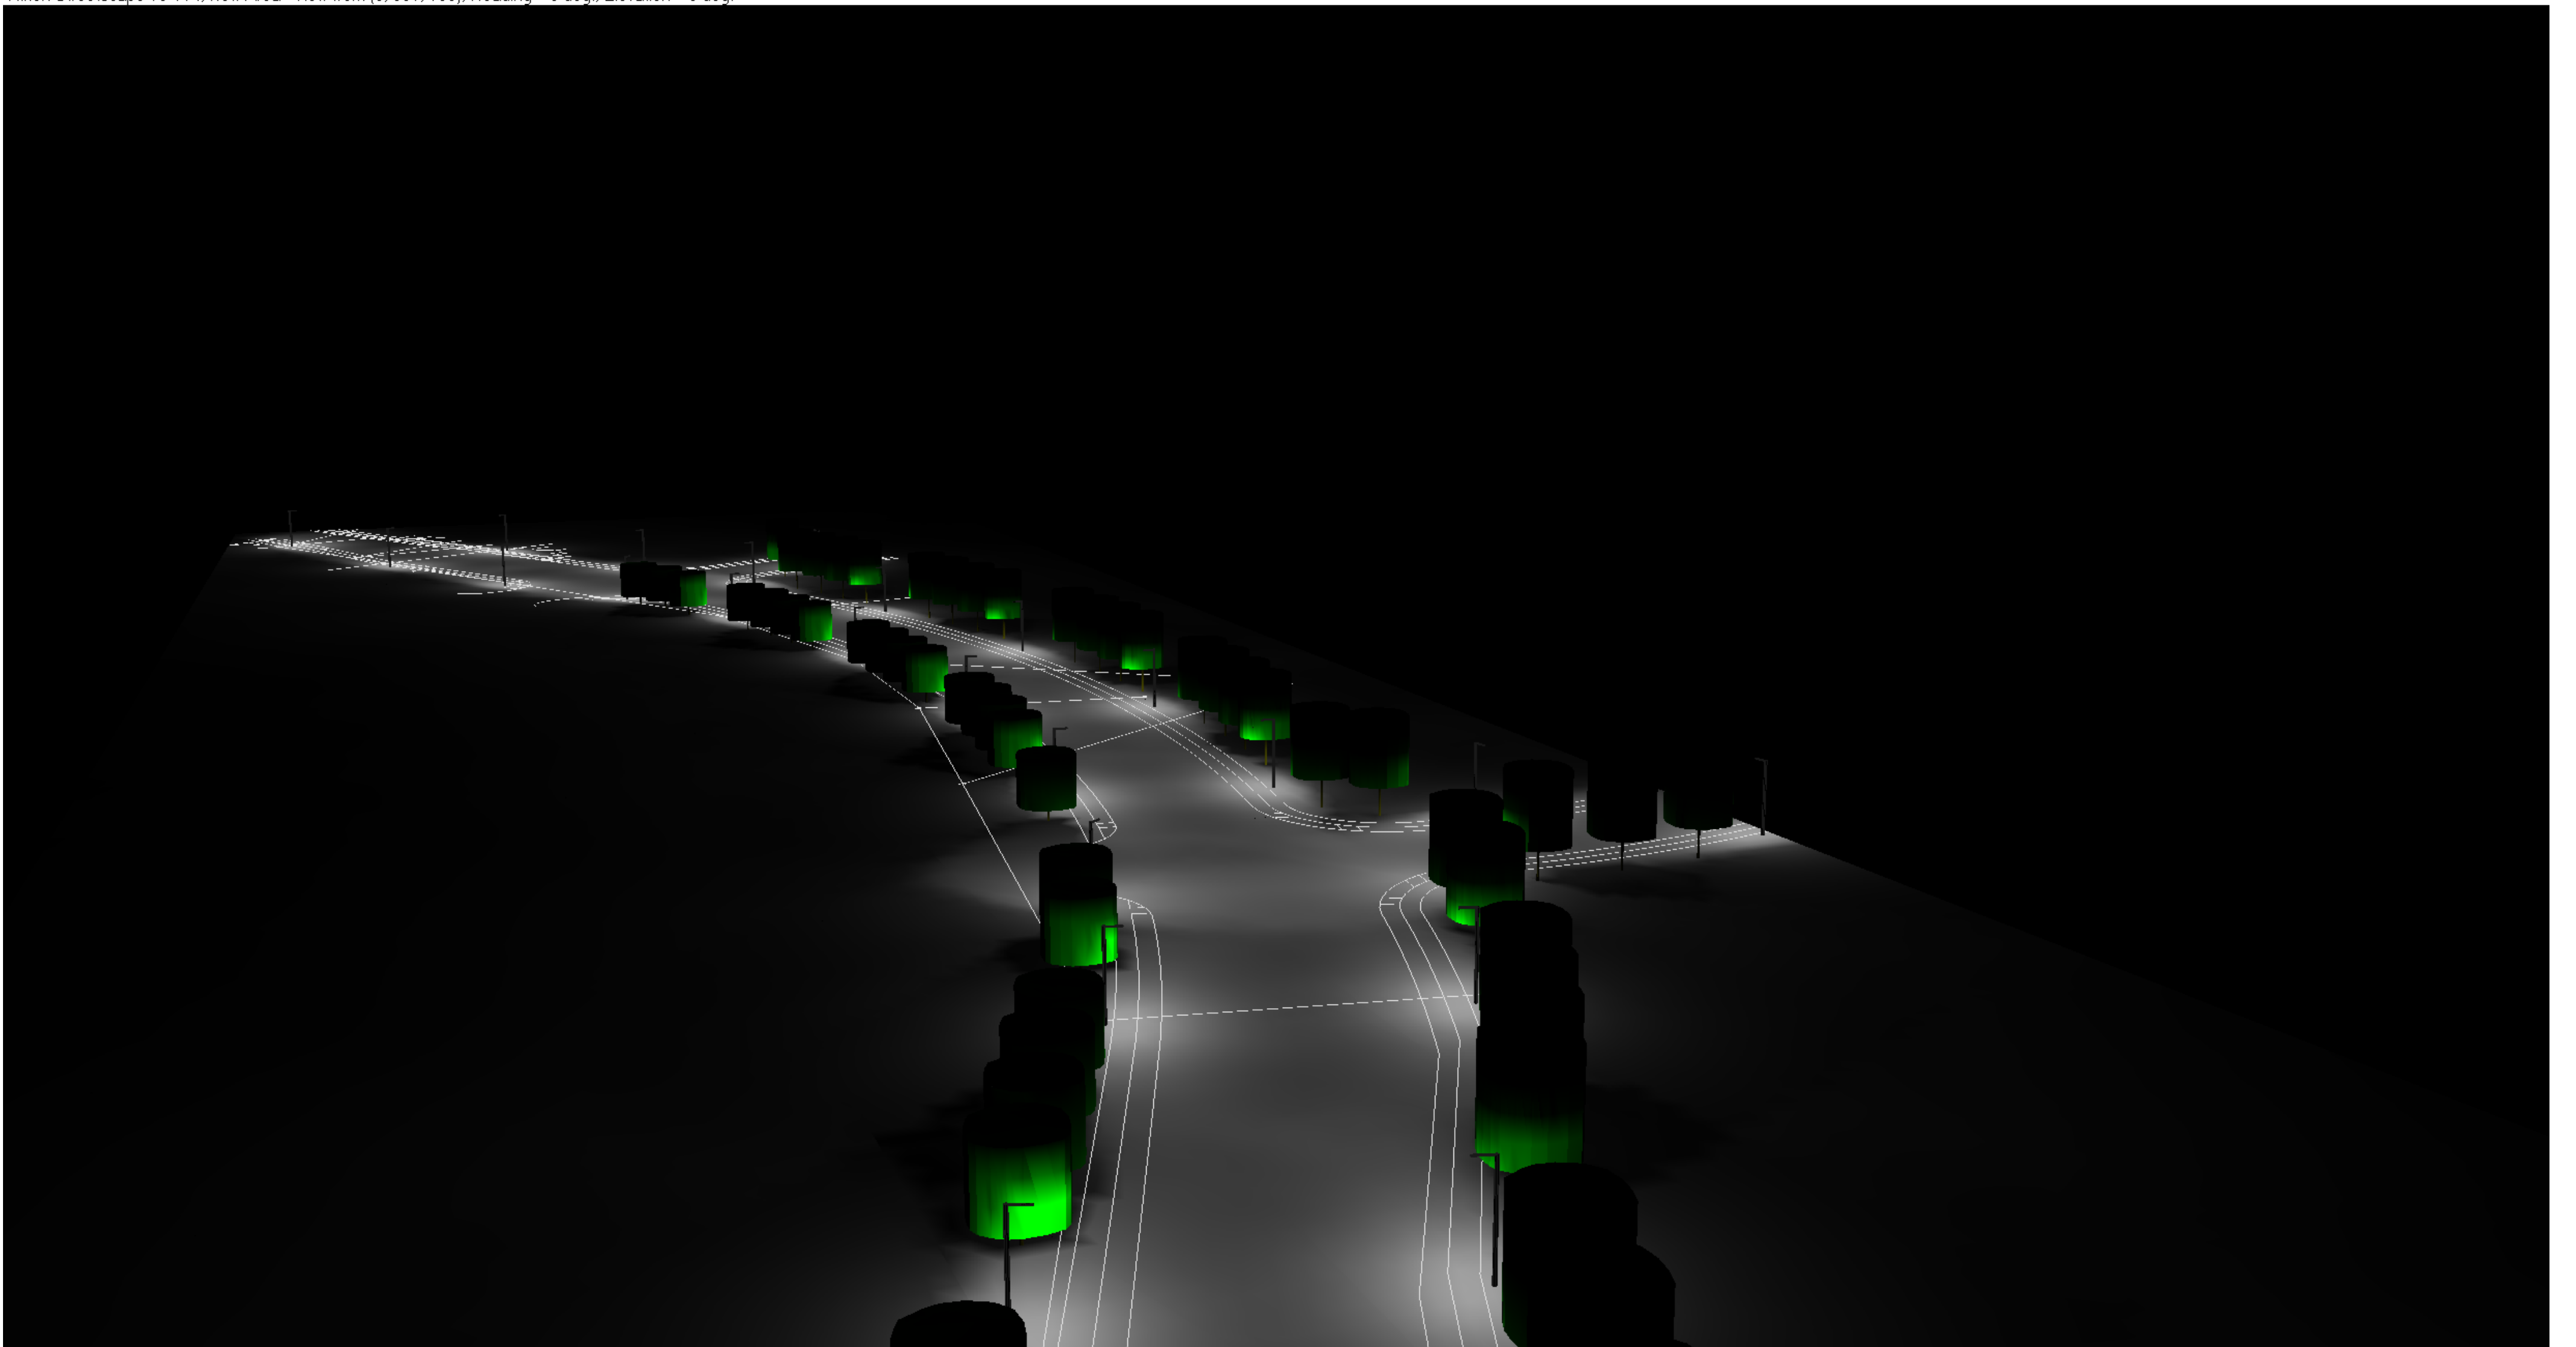

Milton Streetscape 18-714. New Area View from (0, 351, 150). Heading = 0 deg. Elevation = 0 deg.

Image rendered by LifePro Version 2.025