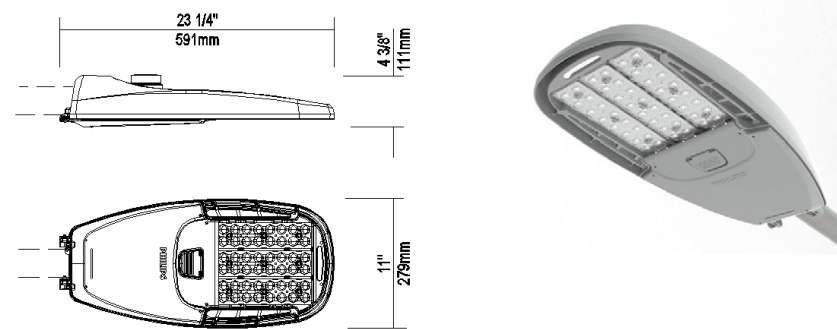

STREET LIGHTING OPTIONS

Cobra-head style fixture (LED):
Mounted on existing utility poles where decorative lighting is not proposed

Pedestrian-scale decorative street light (LED):
Throughout Old Town zone and at crosswalks

Roadway-scale decorative street light (LED):
At Southern gateway and throughout Town Center zone